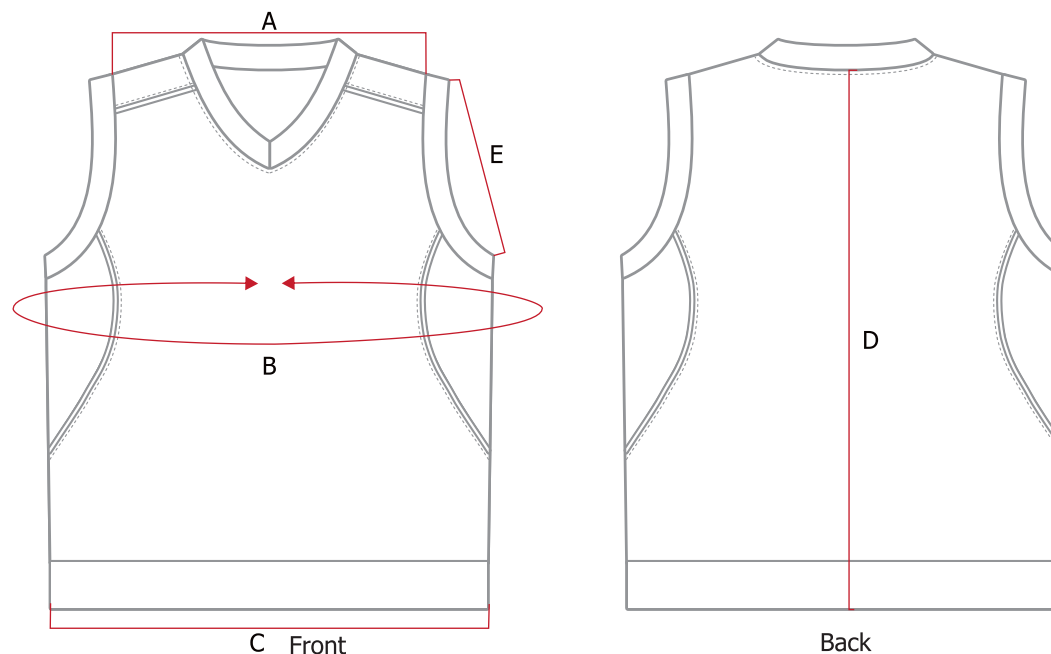

MASURI Performance Cricket Playing Slipover Sleeveless

SIZES: 6J - 16J (JUNIOR)
STYLE CODE: MCJ0006

BODY: 100% POLY MICRO MESH 165GSM, 100% POLY FLEECE 200GSM (LINING)
100% POLY MICROMEH 165GSM (SIDE PANEL)

Garment Specification (Inches)

Measurement Position	6J	8J	10J	12J	14J	16J
A. SHOULDER WIDTH EXCLUDING RIB	12 ½	13	13 ½	13 ¾	14 ¼	14 ½
B. CHEST CIRCUMFERENCE	33	34 ¾	36 ¼	37 ¾	39 ¼	41
C. HALF HEM RELAXED	11 ¾	12 ½	13 ½	14 ¼	15	15 ¾
D. CENTER BACK	20 ½	21 ½	22 ½	23 ½	24 ½	25 ½
E. ARM HOLE STREIGHT	7	7 ½	7 ¾	8 ¼	8 ¾	9